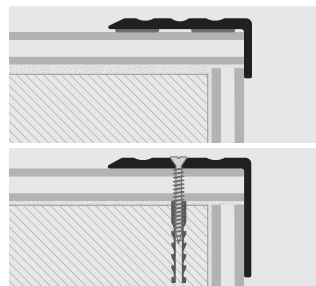

stair nosing profiles

EXAMPLE OF LAYING

PROSTEP INS is a step cover profile in silver anodised aluminium ideal for protecting and laying laminated wood / floating melaminic and parquets. Available in two heights 10.5 and 16.

PROSTEP INS

ANODIZED SILVER ALUMINIUM