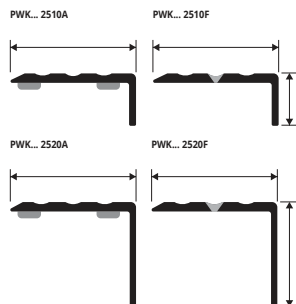

PROWALK 2510 & 2520

ANOD. GOLD, SILVER AND BRONZE ALUMINIUM
PUNCHED OR SELF-ADHESIVE

ANODISED ALUMINIUM with adhesive thermo packed
bar length 2,7 lm - pack 40 Pcs - 108 lm

Article	L x H mm
PWK... 2510A	25 x 10
PWK... 2520A	25 x 20

Article	L x H mm
PWK... 25109AS	25 x 10

ANODISED ALUMINIUM punched thermo packed
bar length 2,7 lm - pack 40 Pcs - 108 lm

Article	L x H mm
PWK... 2510F	25 x 10
PWK... 2520F	25 x 20

Article	L x H mm
PWK... 25109FS	25 x 10

Article	L x H mm
PWK... 2510A	25 x 10
PWK... 2520A	25 x 20

Article	L x H mm
PWK... 251013FS	25 x 10

stair nosing profiles

EXAMPLE OF LAYING

PROSTEP INS is a step cover profile in silver anodised aluminium ideal for protecting and laying laminated wood / floating melaminic and parquets. Available in two heights 10.5 and 16.

PROSTEP INS

ANODIZED SILVER ALUMINIUM

Article	H mm
PTSAA 105	10,2
PTSAA 16	15,9

COLOURS

AA - Anod. silver aluminium

EXAMPLE OF LAYING

stair nosing profiles