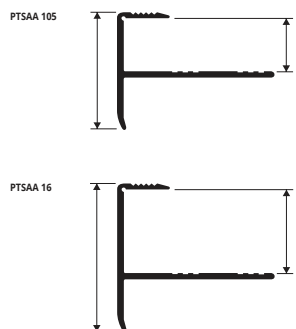

EXAMPLE OF LAYING