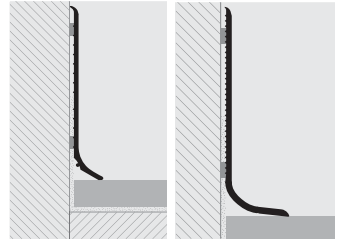

EXAMPLES AND INSTRUCTIONS FOR LAYING METHODS