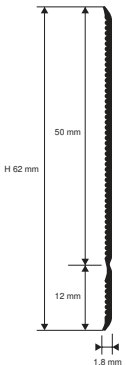

SKIRTING 62F

FLEXIBLE VINYL RESIN
in 6 COLOURS

BTPF... 62 / BTPF... 62A