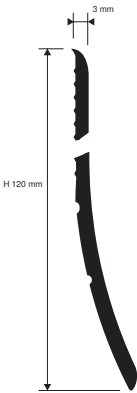

BTPV... 120

ATTENTION: IN ORDER TO USE, LAY AND FIX PROPERLY THIS PRODUCT PLEASE LOOK AT OUR WEBSITE OR APP LAYING / FIXING VIDEO FOR CORRECT INSTALLATION