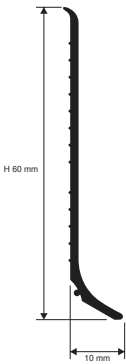

SKIRTING

NON-TOXIC FLEXIBLE VINYL RESIN
in 6 COLOURS

BTPV... 60